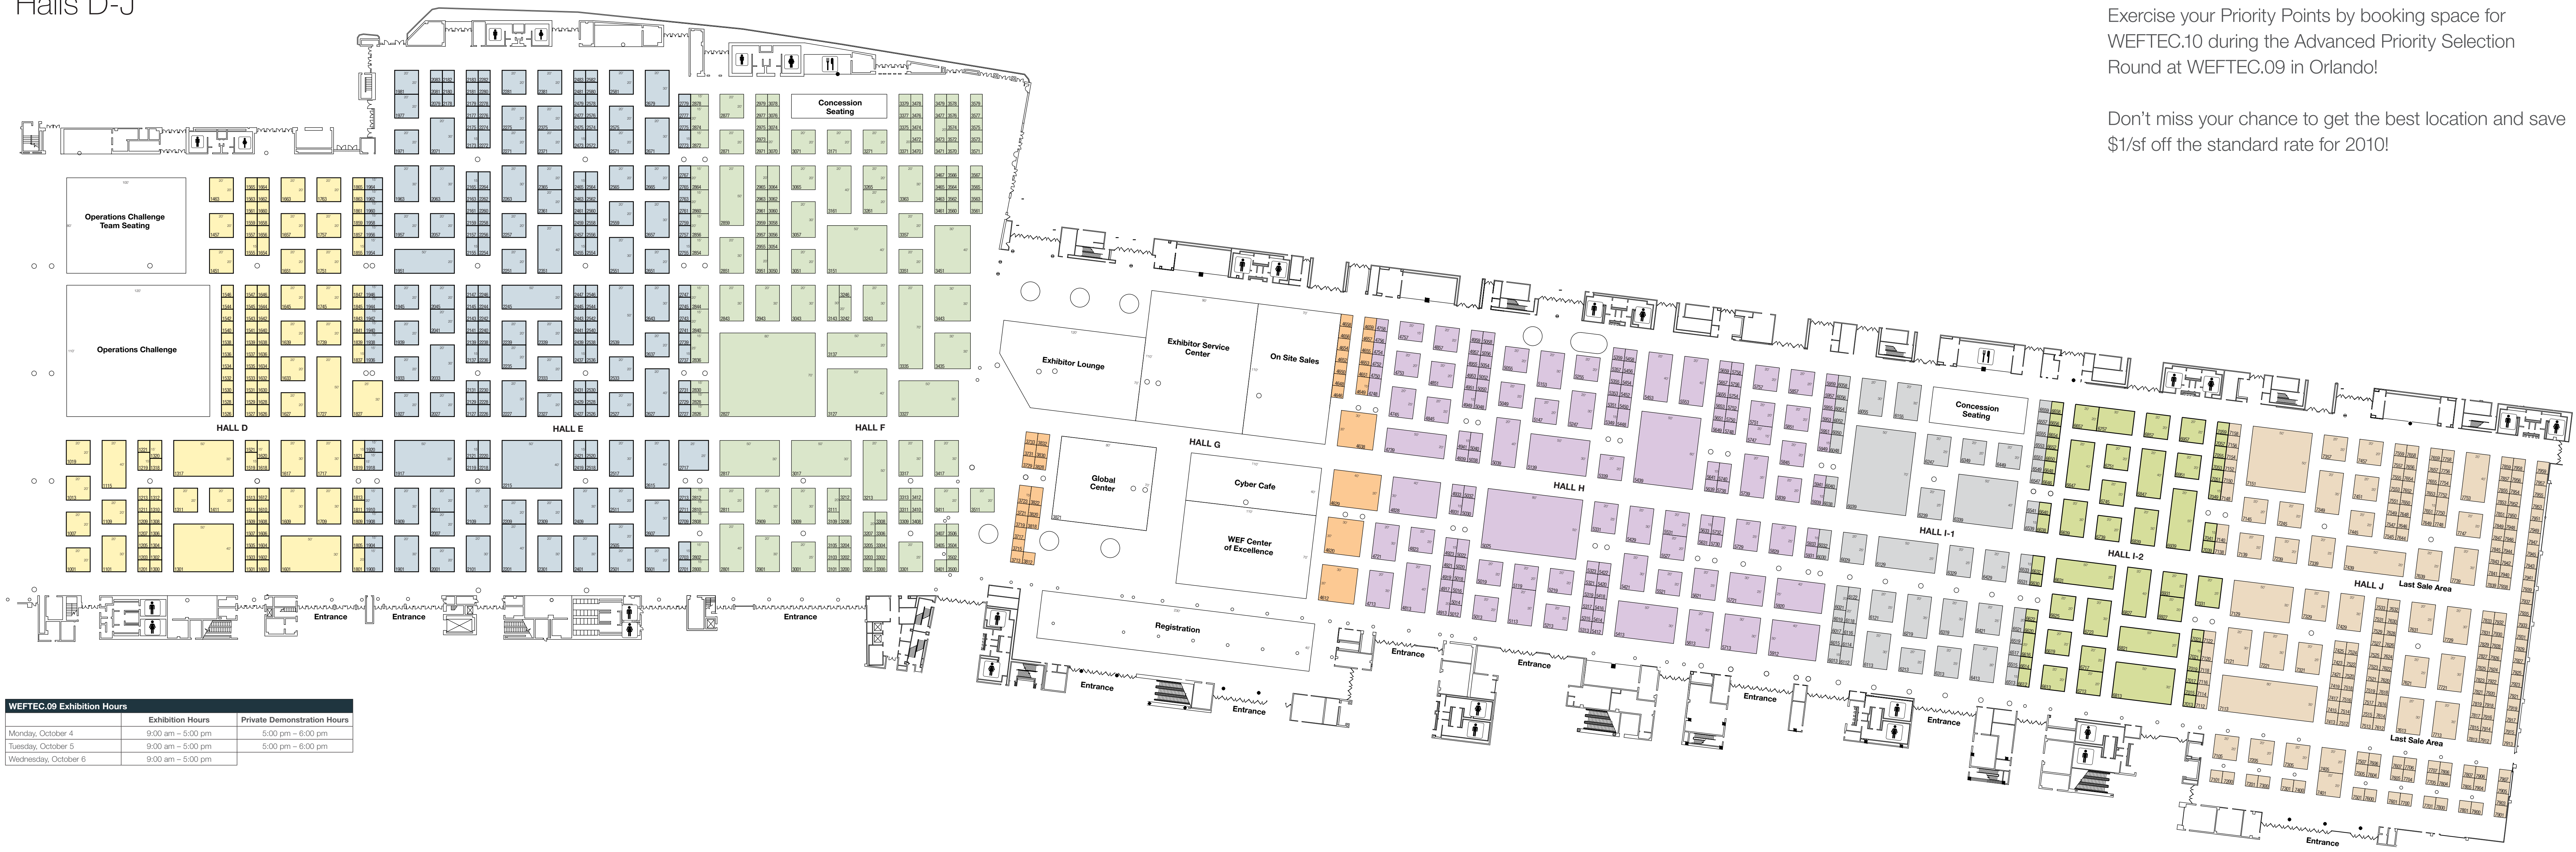

Halls D-J

Exercise your Priority Points by booking space for WEFTEC.10 during the Advanced Priority Selection Round at WEFTEC.09 in Orlando!

Don't miss your chance to get the best location and save \$1/sf off the standard rate for 2010!

WEFTEC.09 Exhibition Hours		
	Exhibition Hours	Private Demonstration Hours
Monday, October 4	9:00 am – 5:00 pm	5:00 pm – 6:00 pm
Tuesday, October 5	9:00 am – 5:00 pm	5:00 pm – 6:00 pm
Wednesday, October 6	9:00 am – 5:00 pm	